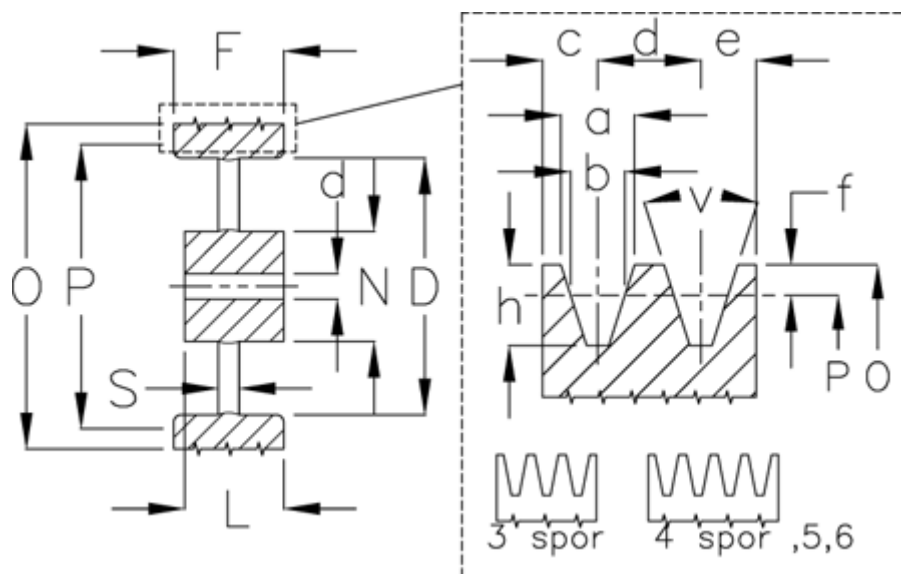

Article number: 60410235505

Description: V-belt pulley, no bore C 355/5

Measures

D	= 298	S	= 28
d	= 25	Type = C	
F	= 136.0		
L	= 100		
N	= 114		
Number of ribs	= 5		
O	= 364.6		
P	= 355		